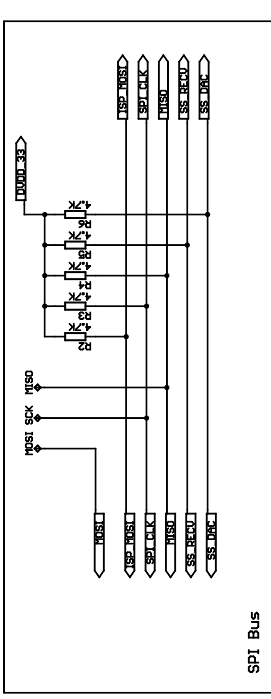

EXTERNAL AUDIO DAC WITH SPDIF INPUT  
 VIACHESLAV SLAVINSKY, 2006  
 HTTP://SENSI.ORG/~SVO  
 MAY BE NOT UP TO DATE!

Analog End

S/PDIF Input