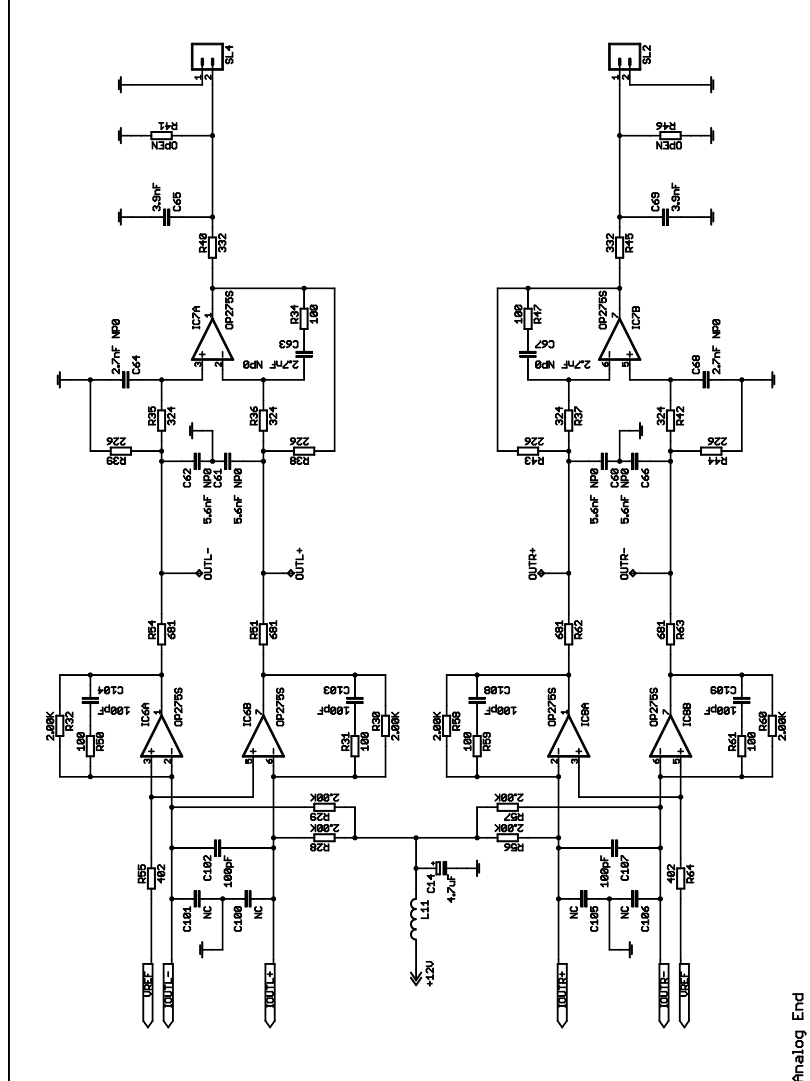

EXTERNAL AUDIO DAC WITH SPDIF INPUT  
 VIACHESLAV SLAVINSKY, 2006  
 HTTP://SENSI.ORG/~SVO  
 MAY BE NOT UP TO DATE!

Analog End

S/PDIF Input