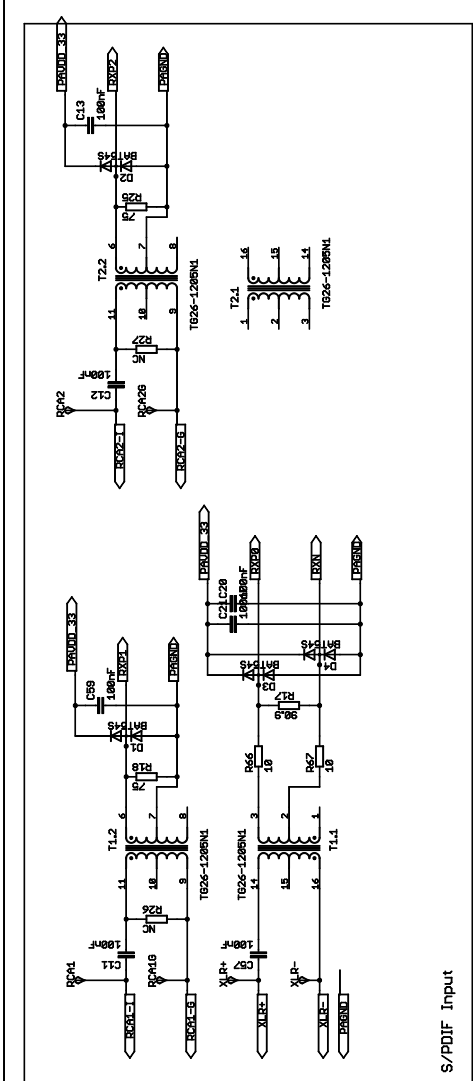

EXTERNAL AUDIO DAC WITH SPDIF INPUT  
 VIACHESLAV SLAVINSKY, 2006  
 HTTP://SENSI.ORG/~SVO  
 MAY BE NOT UP TO DATE!

Analog End

S/PDIF Input