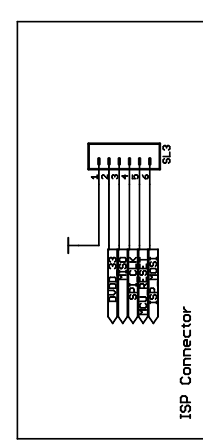

EXTERNAL AUDIO DAC WITH SPDIF INPUT  
 VIACHESLAV SLAVINSKY, 2006  
 HTTP://SENSI.ORG/~SVO  
 MAY BE NOT UP TO DATE!

Analog End

S/PDIF Input